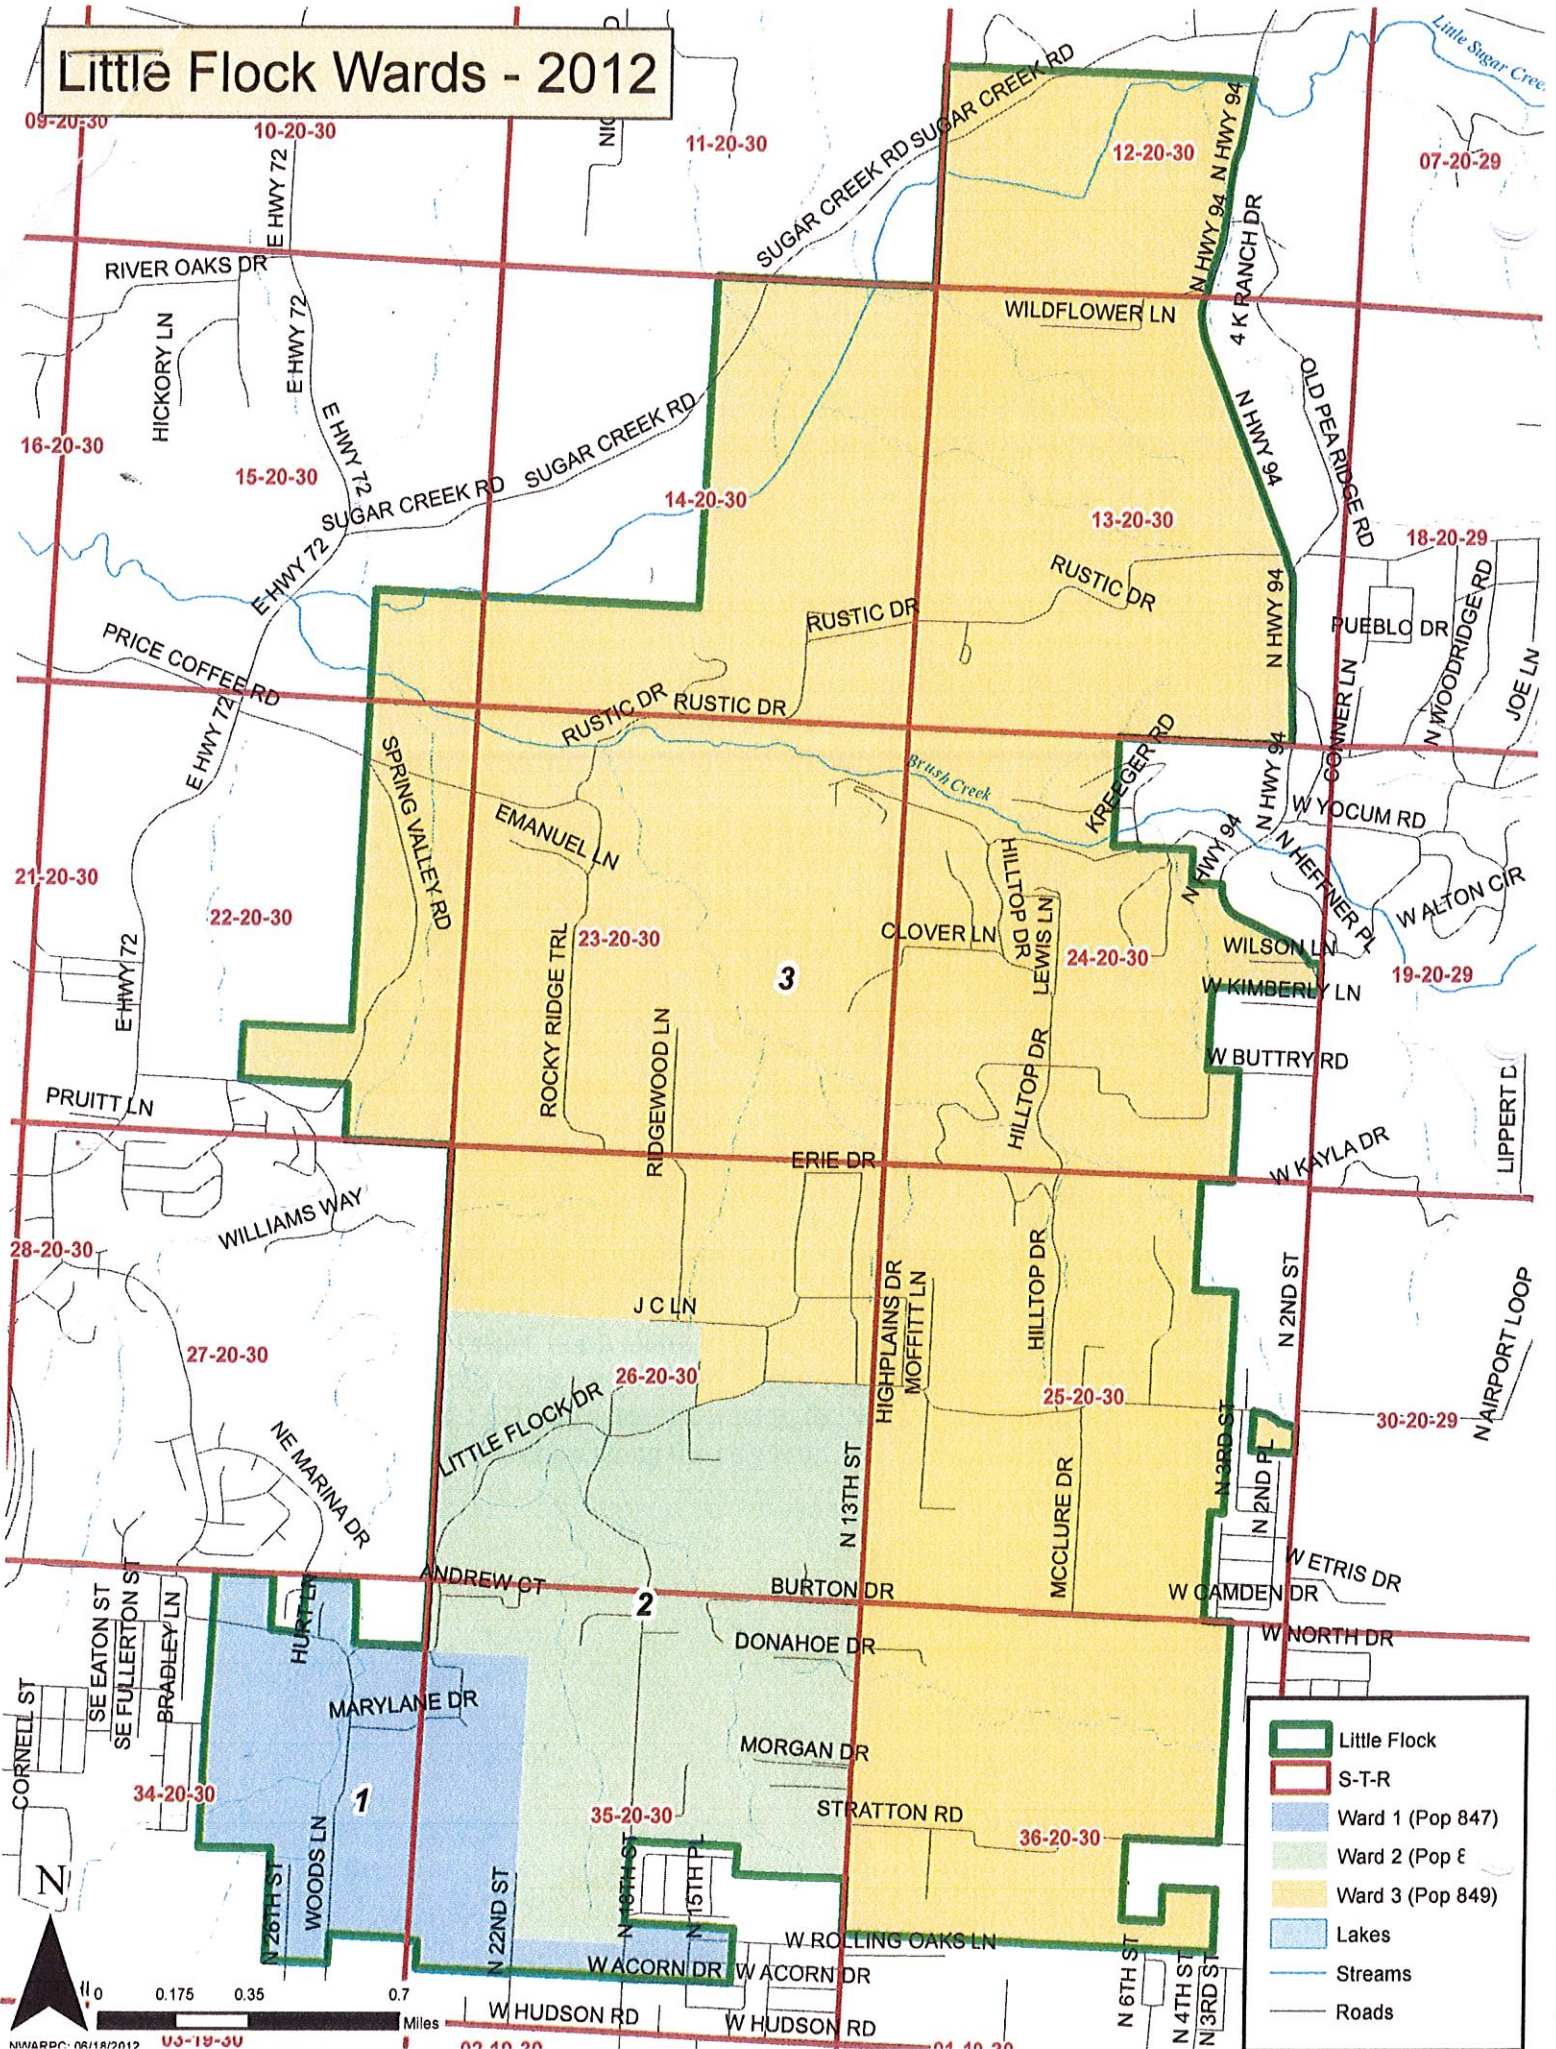

Little Flock Wards - 2012

	Little Flock
	S-T-R
	Ward 1 (Pop 847)
	Ward 2 (Pop E)
	Ward 3 (Pop 849)
	Lakes
	Streams
	Roads

0 0.175 0.35 0.7 Miles

09-20-30 10-20-30 11-20-30 12-20-30 13-20-30 14-20-30 15-20-30 16-20-30 18-20-29 19-20-29 20-20-29 21-20-30 22-20-30 23-20-30 24-20-30 25-20-30 26-20-30 27-20-30 28-20-30 29-20-30 30-20-29 31-20-30 32-20-30 33-20-30 34-20-30 35-20-30 36-20-30